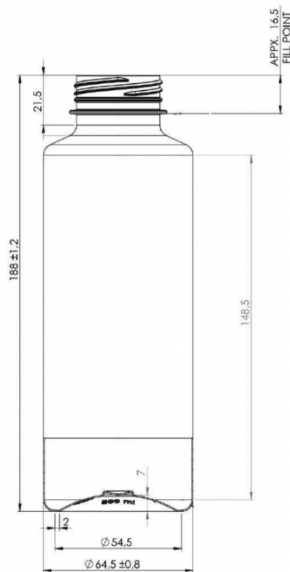

Baxter 500

General info

Item no. (SKU):	LS1231222102
Family / Range:	Baxter
Capacity:	500ml
Neck:	38mm 3-Start
Weight:	24
Shape:	Round
Material:	PET
Colour:	All Colours Available
Print Areas:	N/A
Country of Origin:	Lithuania

Packaging Info

Packed in Boxes

Box Dimensions (mm):	594 x 394 x 448
Quantity per box (pcs):	120
Boxes per pallet (pcs):	20
Quantity per pallet (pcs):	2400
Net weight (kg):	58
Gross weight (kg):	79
Pallet height (mm):	2400

Packed in PE bags on trays (Full pallet)

Tray dimensions (mm):	1200 x 800 x 50
Quantity per tray (pcs):	224
Quantity per PE bag (pcs):	112
PE bags per tray (pcs):	2
Trays per pallet (pcs):	12
Quantity per pallet (pcs):	2688
Net weight (kg):	64
Gross weight (kg):	79
Pallet height (mm):	2400